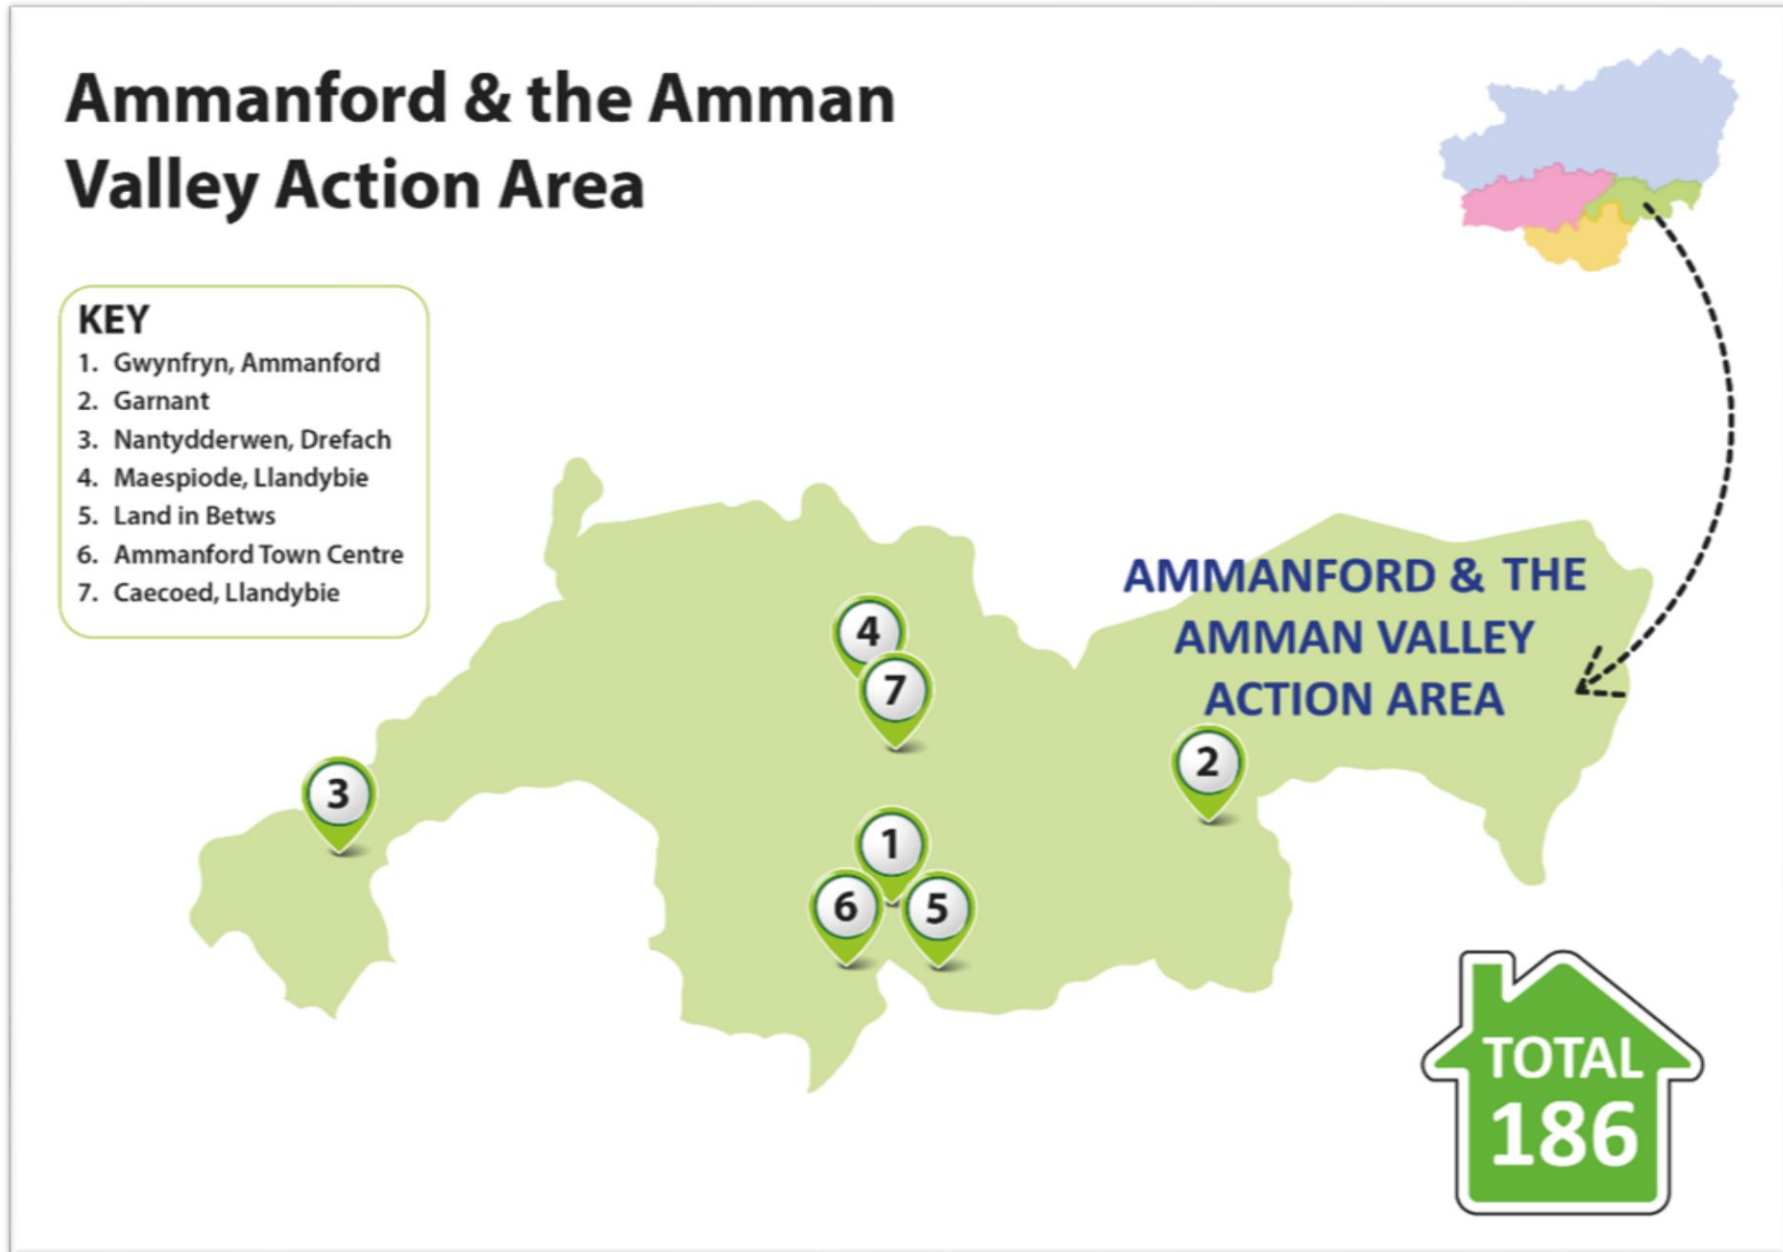

Appendix 2 - Proposed delivery of our New Council Homes by Affordable Housing Action Area

Carmarthen & the West Action Area

KEY

1. Maesgriffith, Llansteffan
2. Supported Living Scheme
3. Carmarthen West
4. Brynderi, Pontyates
5. Carmarthen Town Centre
6. Land in Carmarthen
7. Spilman Street, Carmarthen
8. Land in Carmarthen Town North
9. Woods Row & Cambrian Court, Carmarthen
10. Quay Street, Carmarthen
11. Llansteffan Road, Carmarthen

TOTAL
188

Carmarthenshire Rural & Market Towns Action Area

KEY

1. Meidrim, Trelech
2. Land at Alltwalis, School
3. Land opposite Llangadog School
4. Pencrug, Llandeilo
5. Land in Llandovery
6. Land at Llansawel School
7. Land in Llandysul
8. Land in Pencader
9. Land in Llanybydder

Llanelli & District Action Area

KEY

- 1. Dylan, Bynea
- 2. Garreglwyd, Pembrey
- 3. Llangennech
- 4. Pentref Gardd, Burry Port
- 5. Llanelli Town Centre
- 6. Station Road, Llanelli
- 7. Supported Living Scheme
- 8. Draka, Llanelli
- 9. Land in Llannon
- 10. Grillo Site, Burry Port
- 11. Wellness Village, Llanelli
- 12. Y Waun, Llwynhendy
- 13. Cross Hands
- 14. Granby Clos, Llanelli