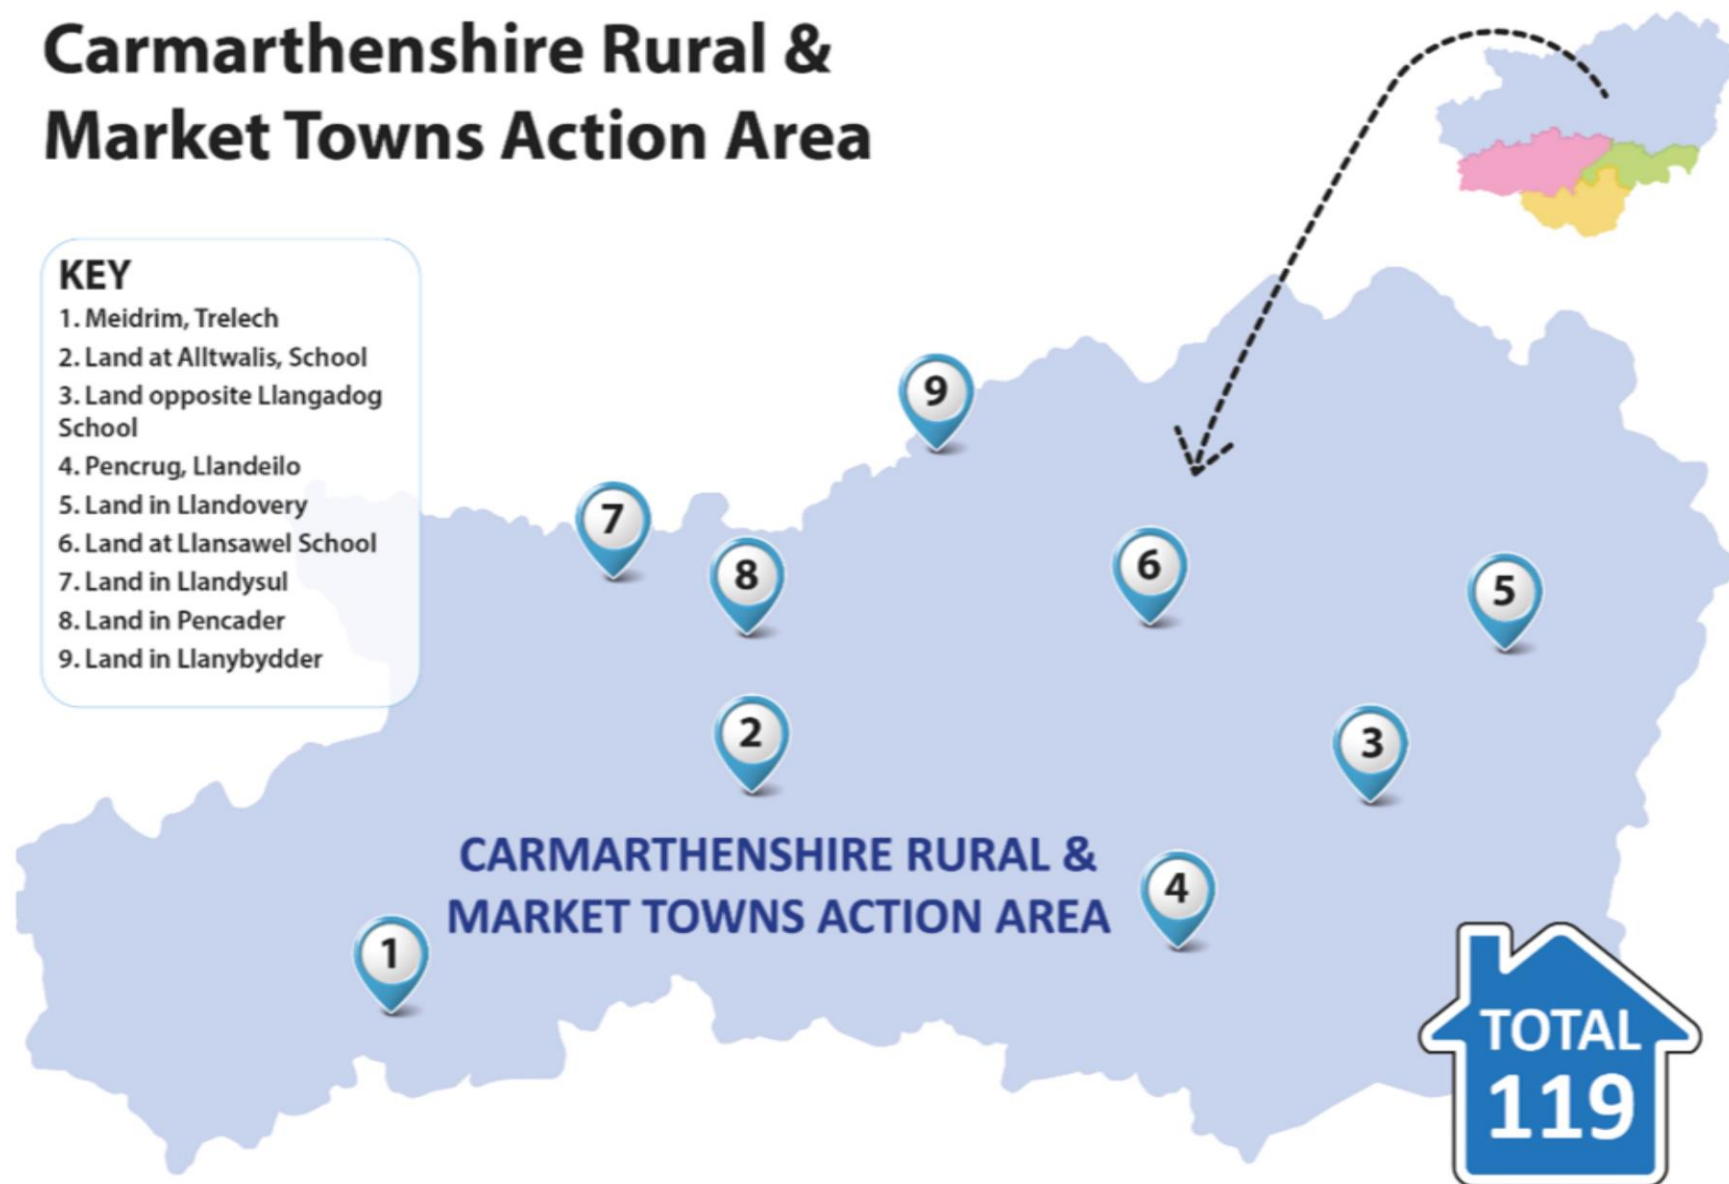

Appendix 2 - Proposed delivery of our New Council Homes by Affordable Housing Action Area

Carmarthen & the West Action Area

KEY

1. Maesgriffith, Llansteffan
2. Supported Living Scheme
3. Carmarthen West
4. Brynderi, Pontyates
5. Carmarthen Town Centre
6. Land in Carmarthen
7. Spilman Street, Carmarthen
8. Land in Carmarthen Town North
9. Woods Row & Cambrian Court, Carmarthen
10. Quay Street, Carmarthen
11. Llansteffan Road, Carmarthen

TOTAL
188

Carmarthenshire Rural & Market Towns Action Area

KEY

1. Meidrim, Trelech
2. Land at Alltwalis, School
3. Land opposite Llangadog School
4. Pencrug, Llandeilo
5. Land in Llandovery
6. Land at Llansawel School
7. Land in Llandysul
8. Land in Pencader
9. Land in Llanybydder

Llanelli & District Action Area

KEY

- 1. Dylan, Bynea
- 2. Garreglwyd, Pembrey
- 3. Llangennech
- 4. Pentref Gardd, Burry Port
- 5. Llanelli Town Centre
- 6. Station Road, Llanelli
- 7. Supported Living Scheme
- 8. Draka, Llanelli
- 9. Land in Llannon
- 10. Grillo Site, Burry Port
- 11. Wellness Village, Llanelli
- 12. Y Waun, Llwynhendy
- 13. Cross Hands
- 14. Granby Clos, Llanelli