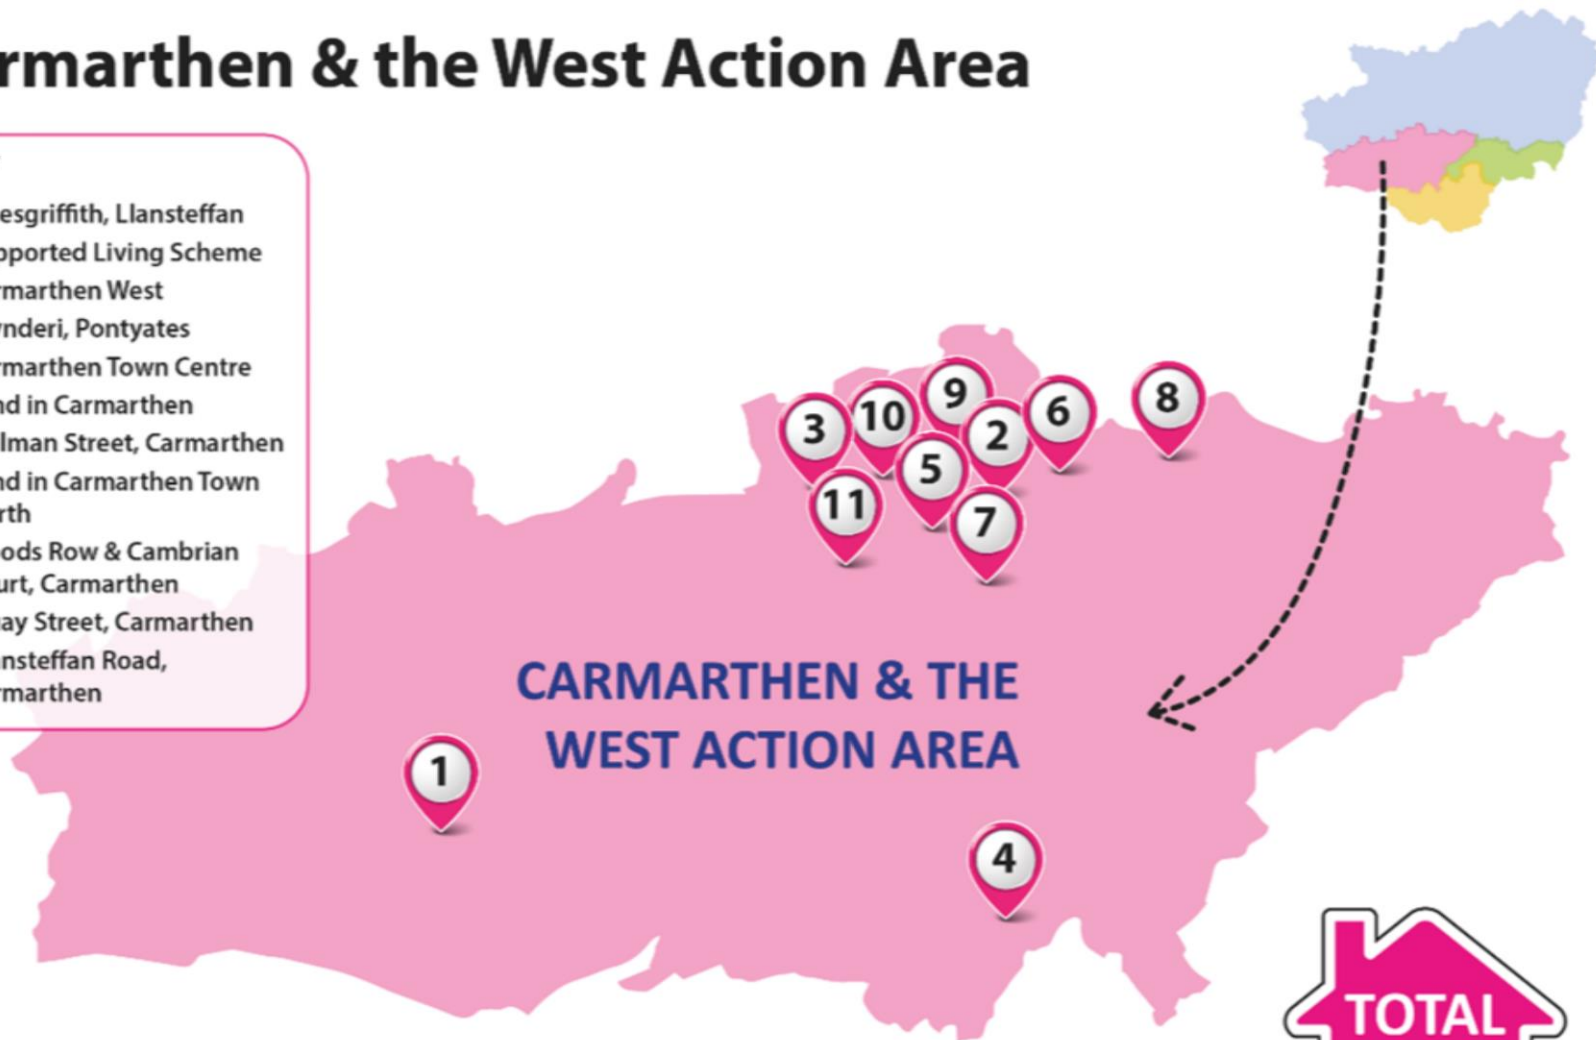

Appendix 2 - Proposed delivery of our New Council Homes by Affordable Housing Action Area

Carmarthen & the West Action Area

KEY

1. Maesgriffith, Llansteffan
2. Supported Living Scheme
3. Carmarthen West
4. Brynderi, Pontyates
5. Carmarthen Town Centre
6. Land in Carmarthen
7. Spilman Street, Carmarthen
8. Land in Carmarthen Town North
9. Woods Row & Cambrian Court, Carmarthen
10. Quay Street, Carmarthen
11. Llansteffan Road, Carmarthen

TOTAL
188

Carmarthenshire Rural & Market Towns Action Area

KEY

1. Meidrim, Trelech
2. Land at Alltwalis, School
3. Land opposite Llangadog School
4. Pencrug, Llandeilo
5. Land in Llandovery
6. Land at Llansawel School
7. Land in Llandysul
8. Land in Pencader
9. Land in Llanybydder

Llanelli & District Action Area

KEY

- 1. Dylan, Bynea
- 2. Garreglwyd, Pembrey
- 3. Llangennech
- 4. Pentref Gardd, Burry Port
- 5. Llanelli Town Centre
- 6. Station Road, Llanelli
- 7. Supported Living Scheme
- 8. Draka, Llanelli
- 9. Land in Llannon
- 10. Grillo Site, Burry Port
- 11. Wellness Village, Llanelli
- 12. Y Waun, Llwynhendy
- 13. Cross Hands
- 14. Granby Clos, Llanelli